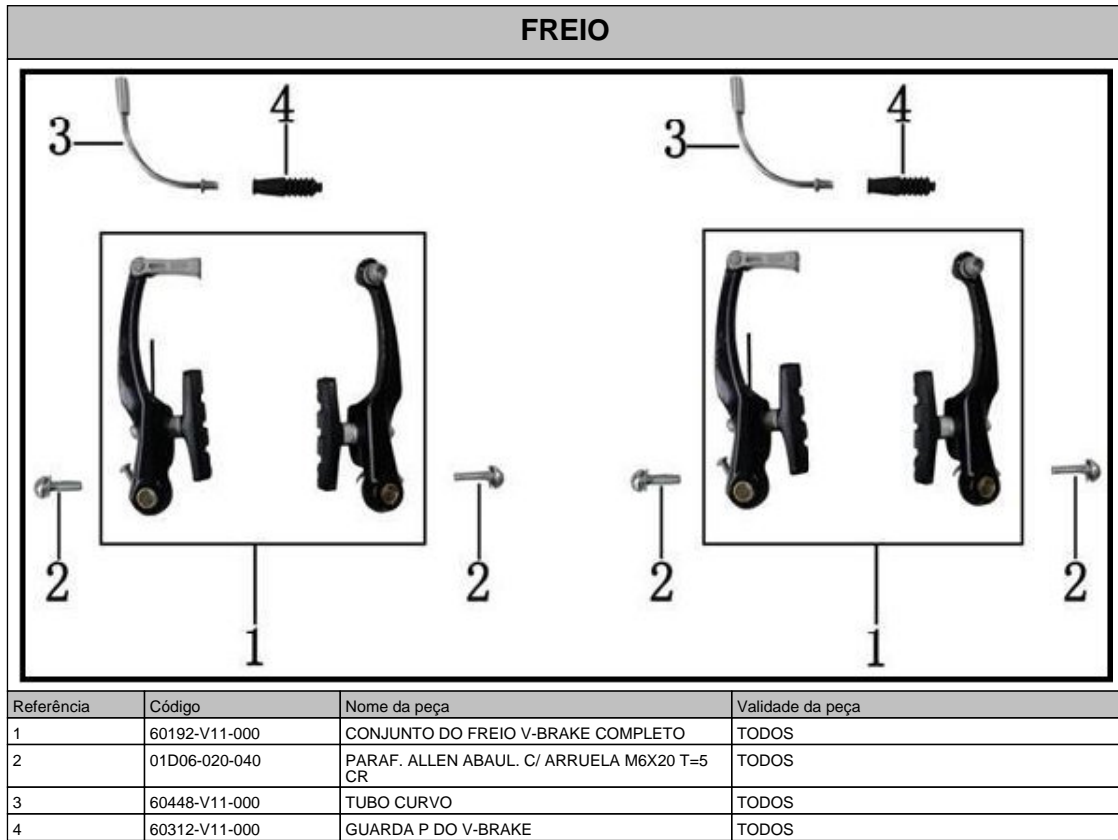

ESTRUTURA			
Referência	Código	Nome da peça	Validade da peça
2	40037-V11-000	ACABAMENTO DE BORRACHA DO QUADRO	TODOS
3	40615-V11A-100	CAVALETE LATERAL (VX ATÉ 95VT61K9CDM000279 DBX ATÉ 95VTY61K9CDM000272)	TODOS
3	40615-V10-200	DESCANSO LATERAL (VX À PARTIR 95VT61K9CDM000280 DBX À PARTIR 95VTY61K9CDM000273)	TODOS
4	02A06-012-040	ARRUELA LISA 6.5X12X1 CR	TODOS
5	01C06-012-040	PARAF. ALLEN CILIND. M6X12 T=5 CR	TODOS
6	90369-V11-000	GARFO DIANTEIRO C/ AMORTECEDOR	TODOS
7	90331-V11-000	GUARDA PO COLUNA DE DIRECAO 25.6	TODOS
8	03A29-000-000	PORCA SEXT. ESPECIAL M29 T=36 (PINTADA)	TODOS
9	02A29-036-020	ARRUELA LISA DENTADA 29X36X3 ZP	TODOS
10	90335-V11-000	PISTA EXTERNA SUPERIOR C/ ROSCA M28 T=36 (PINTADA)	TODOS
11	90334-V11-000	COLAR DE ESFERAS INFERIOR	TODOS
12	90377-V11-000	PISTA INTERNA	TODOS
13	90332-V11-000	GUARDA PO INFERIOR 36X40X3	TODOS
14	90336-V11-000	PISTA EXTERNA INFERIOR	TODOS
15	01C05-012-040	PARAF. ALLEN CILIND. M5X12 T=4 CR	TODOS