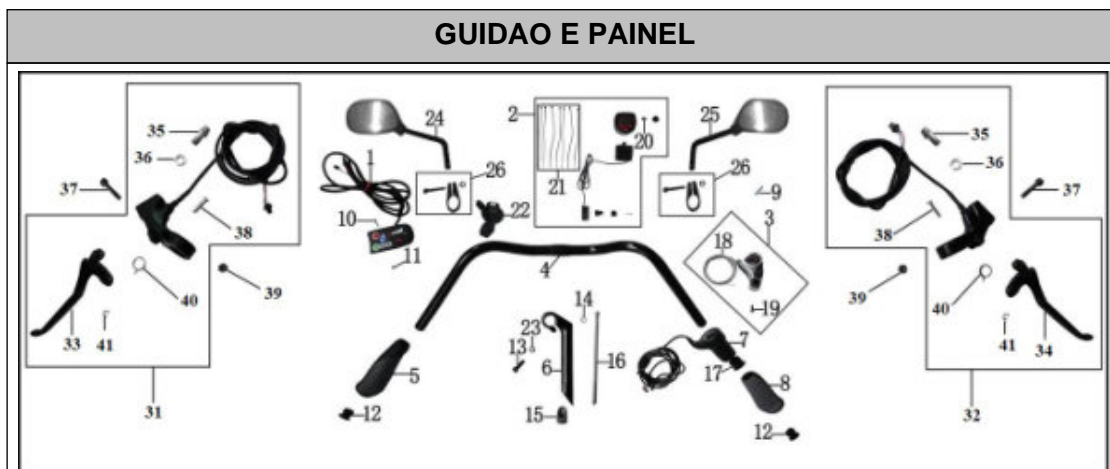

Referência	Código	Nome da peça	Validade da peça
1	30301-V11-000	PAINEL DE INSTRUMENTOS COMPLETO	TODOS
2	30365-V11-000	PAINEL DO VELOCIMETRO COMPLETO	TODOS
3	70107-V11-000	ALAVANCA DE CAMBIO	TODOS
4	70101-V11-000	GUIDAO	TODOS
5	70103-V11-000	MANOPLA LE	TODOS
6	70153-V11-000	SUPORTE DO GUIDAO	TODOS
7	70175-V11-000	ACELERADOR	TODOS
8	70104-V11-000	MANOPLA LD	TODOS
9	70176-V11-000	TERMINAL DE ACABAMENTO DO CABO DO CAMBIO	TODOS
10	01C04-014-070	PARAF. ALLEN CILIND. M4X14 T=3 INOX	TODOS
11	03B04-000-070	PORCA SEXT. PARL. M4 T=7 INOX	TODOS
12	70169-V11-000	ACABAMENTO DA MANOPLA	TODOS
13	01C08-022-020	PARAF. ALLEN CILIND. M8X22 T=6 ZP	TODOS
14	02A08-012-010	ARRUELA LISA 8X12X1 ZB	TODOS
15	03H08-000-100	PORCA DO SUPORTE DO GUIDAO M8	TODOS
16	01C08-255-040	PARAF. ALLEN M8X255 T=6 CR	TODOS
17	70178-V11-000	ESPACADOR PLASTICO ANTI-ATRITO	TODOS
19	01P05-012-020	PARAF. PHILIPS PANELA ROSCA MILIM. M5X12 T=PH2 ZP	TODOS
21	10687-V11A-000	ABRACADEIRA L=145X2	TODOS
22	30603-V10-001	BUZINA	TODOS
23	02A08-011-020	ARRUELA LISA 8X11X1.2 ZP	TODOS
24	70201-V10-001	ESPELHO RETROVISOR LE	TODOS
25	70202-V10-001	ESPELHO RETROVISOR LD	TODOS
26	70205-V10-001	SUPORTE DO ESPELHO RETROVISOR, DE PLSTICO	TODOS
31	60105-V11-000	ALAVANCA DO FREIO DIANTEIRO PRETO (LE)	TODOS
32	60106-V11-000	ALAVANCA DO FREIO TRASEIRO PRETO (LD)	TODOS
33	60105-V11A-000	MANETE DE FREIO LE	TODOS
34	60106-V11A-000	MANETE DE FREIO LD	TODOS
35	01Y08-000-000	PARAFUSO DE AJUSTE DO FREIO M8	TODOS
36	03N08-000-100	PORCA DE AJUSTE DO FREIO M8	TODOS
37	01C06-025-050	PARAF. ALLEN CILIND. M6X25 T=5 ZO	TODOS
38	70165-V11A-000	PINO DE FIXACAO DO MANETE 5X21	TODOS
39	03A06-000-050	PORCA SEXT. M6 T=10 ZO	TODOS
40	60165-V11A-000	MOLA TENSIONADORA DO MANETE DE FREIO	TODOS
41	70177-V11A-000	TRAVA 3mm	TODOS